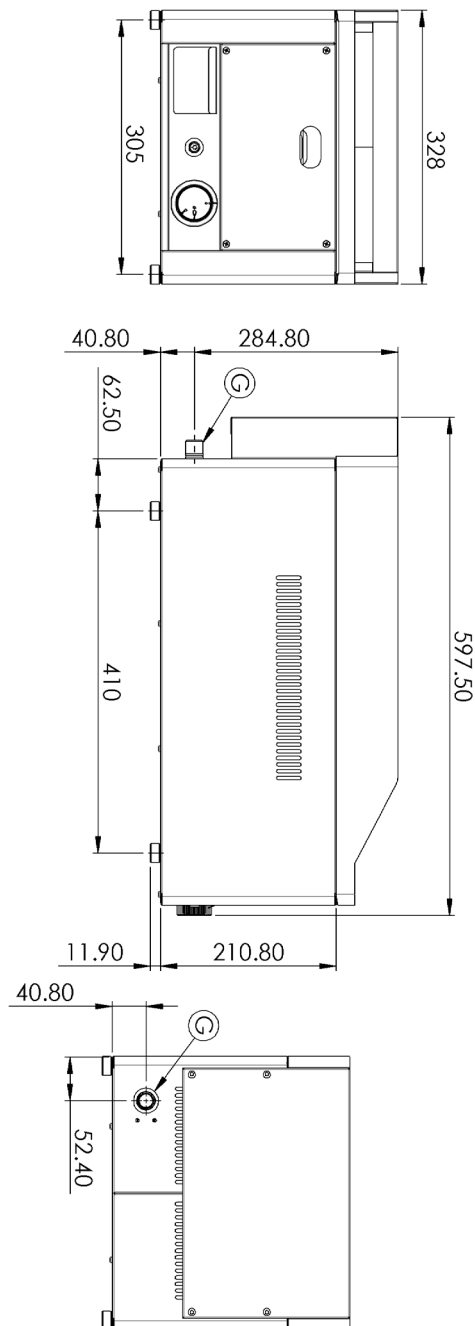

### Fry Top Griddle 32x48 gas durable chrome smooth desktop

<b>Model</b>	<b>SAP Code</b>	00020878
--------------	-----------------	----------

- Top type: Smooth
- Griddle dimensions [mm x mm]: 320 x 480
- Griddle thickness [mm]: 10.00
- Container for liquid fat: Yes
- Maximum device temperature [°C]: 300
- Surface finish: durable chrome
- Removable rim: No
- Ignition: Piezo

<b>SAP Code</b>	00020878	<b>Power gas [kW]</b>	4.000
<b>Net Width [mm]</b>	328	<b>Type of gas</b>	Propane butane, natural gas
<b>Net Depth [mm]</b>	598	<b>Griddle dimensions [mm x mm]</b>	320 x 480
<b>Net Height [mm]</b>	285	<b>Top type</b>	Smooth
<b>Net Weight [kg]</b>	23.00		

# Technical data sheet

Technical drawing

Fry Top Griddle 32x48 gas durable chrome smooth desktop

Model

SAP Code

00020878